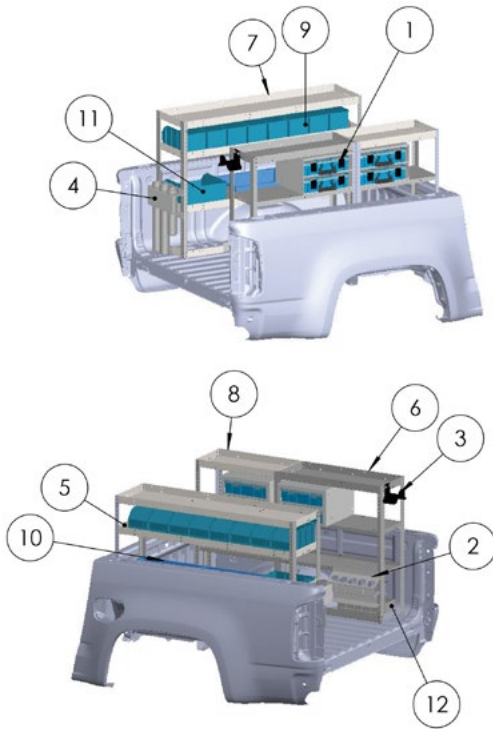

5' BED SECURITY PACKAGE

SEC-5TRK

Item	Part #	Description	Qty
1	CHPPC2S	2-Case Holder w/ Bins	2
2	CHS5	5-Slot Caulk Holder, 10 oz.	1
3	CORDHLDR	Cord Holder	1
4	DBH112218	Drill Bit Holder	1
5	DV14	14" Shelf Divider, Single	2
6	KD123624C	3-Shelf Unit, 24"W x 12"D x 36"H	1
7	KD143652B	3-Shelf Unit, 52"W x 14"D x 36"H	1
8	MD522B	4-Shelf Unit, 36"W x 12"D x 36"H	1
9	SBIN060614	Portable Bin, 6"	8
10	SBIN120418	Portable Bin, 18"	2
11	SBIN120614	Portable Bin, 12"	1
12	66206	Solvent Tray, 14"	1

6'-8' BED SECURITY PACKAGE

SEC-6TRK

Item	Part #	Description	Qty
1	BC2S1L	3-Bin Cabinet w/ Bins	1
2	CHPPC2S	2-Case Holder w/ Bins	2
3	CHS5	5-Slot Caulk Holder, 10 oz.	1
4	CORDHLDR	Cord Holder	1
5	DBH112218	Drill Bit Holder	1
6	DV14	14" Shelf Divider, Single	4
7	KD143636B	3-Shelf Unit, 36"W x 14"D x 36"H	2
8	KD143642B	3-Shelf Unit, 42"W x 14"D x 36"H	1
9	LSDBH1466	Ladder Shelf w/ Drill Bit Tray	1
10	SBIN060614	Portable Bin, 6"	13
11	SBIN120418	Portable Bin, 18"	1
12	SBIN120614	Portable Bin, 12"	5
13	66206	Solvent Tray, 14"	2

8'+ BED SECURITY PACKAGE

SEC-8TRK

Item	Part #	Description	Qty
1	BC2S1L	3-Bin Cabinet w/ Bins	1
2	CHPPC2S	2-Case Holder w/ Bins	2
3	CHS5	5-Slot Caulk Holder, 10 oz.	1
4	CORDHLDR	Cord Holder	1
5	DBH112218	Drill Bit Holder	1
6	DV14	14" Shelf Divider, Single	6
7	KD143636B	3-Shelf Unit, 36"W x 14"D x 36"H	2
8	KD143642B	3-Shelf Unit, 42"W x 14"D x 36"H	2
9	LSDBH1466	Ladder Shelf w/ Drill Bit Tray	1
10	SBIN060614	Portable Bin, 6"	17
11	SBIN120418	Portable Bin, 18"	2
12	SBIN120614	Portable Bin, 12"	5
13	66206	Solvent Tray, 14"	2