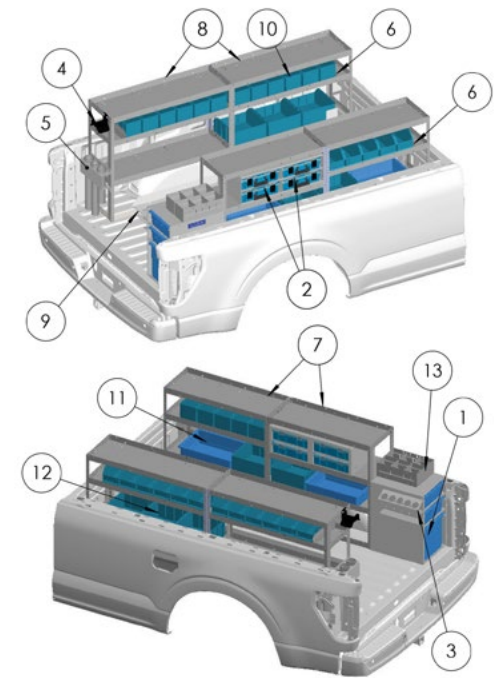

5' BED SECURITY PACKAGE

SEC-5TRK

Item	Part #	Description	Qty
1	CHPPC2S	2-Case Holder w/ Bins	2
2	CHS5	5-Slot Caulk Holder, 10 oz.	1
3	CORDHLDR	Cord Holder	1
4	DBH112218	Drill Bit Holder	1
5	DV14	14" Shelf Divider, Single	2
6	KD123624C	3-Shelf Unit, 24"W x 12"D x 36"H	1
7	KD143652B	3-Shelf Unit, 52"W x 14"D x 36"H	1
8	MD522B	4-Shelf Unit, 36"W x 12"D x 36"H	1
9	SBIN060614	Portable Bin, 6"	8
10	SBIN120418	Portable Bin, 18"	2
11	SBIN120614	Portable Bin, 12"	1
12	66206	Solvent Tray, 14"	1

6'-8' BED SECURITY PACKAGE

SEC-6TRK

Item	Part #	Description	Qty
1	BC2S1L	3-Bin Cabinet w/ Bins	1
2	CHPPC2S	2-Case Holder w/ Bins	2
3	CHS5	5-Slot Caulk Holder, 10 oz.	1
4	CORDHLDR	Cord Holder	1
5	DBH112218	Drill Bit Holder	1
6	DV14	14" Shelf Divider, Single	4
7	KD143636B	3-Shelf Unit, 36"W x 14"D x 36"H	2
8	KD143642B	3-Shelf Unit, 42"W x 14"D x 36"H	1
9	LSDBH1466	Ladder Shelf w/ Drill Bit Tray	1
10	SBIN060614	Portable Bin, 6"	13
11	SBIN120418	Portable Bin, 18"	1
12	SBIN120614	Portable Bin, 12"	5
13	66206	Solvent Tray, 14"	2

8'+ BED SECURITY PACKAGE

SEC-8TRK

Item	Part #	Description	Qty
1	BC2S1L	3-Bin Cabinet w/ Bins	1
2	CHPPC2S	2-Case Holder w/ Bins	2
3	CHS5	5-Slot Caulk Holder, 10 oz.	1
4	CORDHLDR	Cord Holder	1
5	DBH112218	Drill Bit Holder	1
6	DV14	14" Shelf Divider, Single	6
7	KD143636B	3-Shelf Unit, 36"W x 14"D x 36"H	2
8	KD143642B	3-Shelf Unit, 42"W x 14"D x 36"H	2
9	LSDBH1466	Ladder Shelf w/ Drill Bit Tray	1
10	SBIN060614	Portable Bin, 6"	17
11	SBIN120418	Portable Bin, 18"	2
12	SBIN120614	Portable Bin, 12"	5
13	66206	Solvent Tray, 14"	2