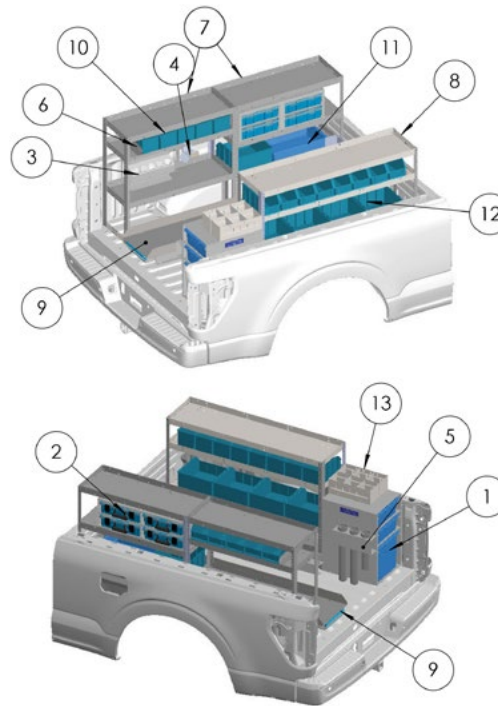

5' BED SECURITY PACKAGE

SEC-5TRK

Item	Part #	Description	Qty
1	CHPPC2S	2-Case Holder w/ Bins	2
2	CHS5	5-Slot Caulk Holder, 10 oz.	1
3	CORDHLDR	Cord Holder	1
4	DBH112218	Drill Bit Holder	1
5	DV14	14" Shelf Divider, Single	2
6	KD123624C	3-Shelf Unit, 24"W x 12"D x 36"H	1
7	KD143652B	3-Shelf Unit, 52"W x 14"D x 36"H	1
8	MD522B	4-Shelf Unit, 36"W x 12"D x 36"H	1
9	SBIN060614	Portable Bin, 6"	8
10	SBIN120418	Portable Bin, 18"	2
11	SBIN120614	Portable Bin, 12"	1
12	66206	Solvent Tray, 14"	1

6'-8' BED SECURITY PACKAGE

SEC-6TRK

Item	Part #	Description	Qty
1	BC2S1L	3-Bin Cabinet w/ Bins	1
2	CHPPC2S	2-Case Holder w/ Bins	2
3	CHS5	5-Slot Caulk Holder, 10 oz.	1
4	CORDHLDR	Cord Holder	1
5	DBH112218	Drill Bit Holder	1
6	DV14	14" Shelf Divider, Single	4
7	KD143636B	3-Shelf Unit, 36"W x 14"D x 36"H	2
8	KD143642B	3-Shelf Unit, 42"W x 14"D x 36"H	1
9	LSDBH1466	Ladder Shelf w/ Drill Bit Tray	1
10	SBIN060614	Portable Bin, 6"	13
11	SBIN120418	Portable Bin, 18"	1
12	SBIN120614	Portable Bin, 12"	5
13	66206	Solvent Tray, 14"	2

8'+ BED SECURITY PACKAGE

SEC-8TRK

Item	Part #	Description	Qty
1	BC2S1L	3-Bin Cabinet w/ Bins	1
2	CHPPC2S	2-Case Holder w/ Bins	2
3	CHS5	5-Slot Caulk Holder, 10 oz.	1
4	CORDHLDR	Cord Holder	1
5	DBH112218	Drill Bit Holder	1
6	DV14	14" Shelf Divider, Single	6
7	KD143636B	3-Shelf Unit, 36"W x 14"D x 36"H	2
8	KD143642B	3-Shelf Unit, 42"W x 14"D x 36"H	2
9	LSDBH1466	Ladder Shelf w/ Drill Bit Tray	1
10	SBIN060614	Portable Bin, 6"	17
11	SBIN120418	Portable Bin, 18"	2
12	SBIN120614	Portable Bin, 12"	5
13	66206	Solvent Tray, 14"	2